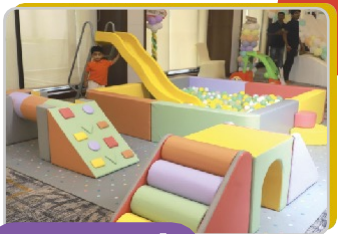

TODDLER ZONE

PASTEL TODDLER'S PLAYAREA I

Area Required: **12x12ft**

Age group: **6 months+**

Rental time: **4 Hours**

The play area includes:

1. 5x5ft Ball Pool Pit with 1000 balls | Colors: white, yellow, purple, teal
2. Rainbow Climber
3. Stone Climber
4. Slide
5. Steps
6. Tunnel
7. Ride-on Bouncy
8. Building Blocks
9. Four Wall Toys
10. Flooring safety mats x 9

15,000/-

CREAMY TODDLER'S PLAYAREA

Area Required: **16x10ft**

Age group: **1Y+**

Rental time: **4 Hours**

The set up includes:

1. 8ft Ball Pool Pit with 2000 balls
2. Rainbow Climber
3. Stone Climber
4. Slide into the pit
5. Steps
6. Building Blocks
7. Tumbler
8. Ride-on Vintage Car
9. Three Wall Toys
10. Anti-skid Mats

14,000/-

RAINBOW TODDLER'S PLAYAREA III

Area Required: **16x10ft**

Age group: **1Y+**

Rental time: **4 Hours**

The set up includes:

1. 6X6ft Ball Pool Pit with 6ft Slide
2. Balancing beam with holders
3. Stone Climber
4. Rainbow Climber
5. Slide
7. Stairs
8. Tunnel Platform
9. Safety Anti Skid Mats
10. Ride-on Coupe Car

13,000/-