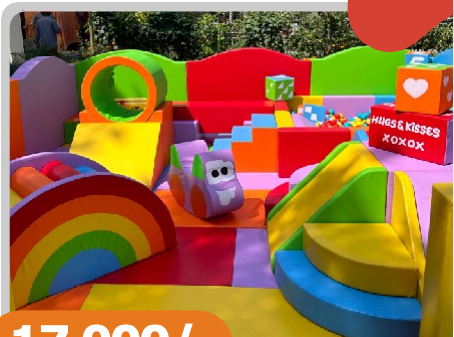

## THE ORIGINAL RAINBOW TODDLER'S PLAY AREA IV

Area Required: **16X16ft**

Age group: **6M+**

Rental time: **4 Hours**

### The set up includes:

1. 6ft Ball Pool Pit with balls
2. Rainbow Climber
3. Tunnel with Slope + Steps
4. Slide + Steps x4
5. Stone + Rainbow -Climber
6. Balancing beam + holders\*2
7. Rocking ride on
8. Building Blocks
9. Four Wall Toys
10. Anti-skid Mats